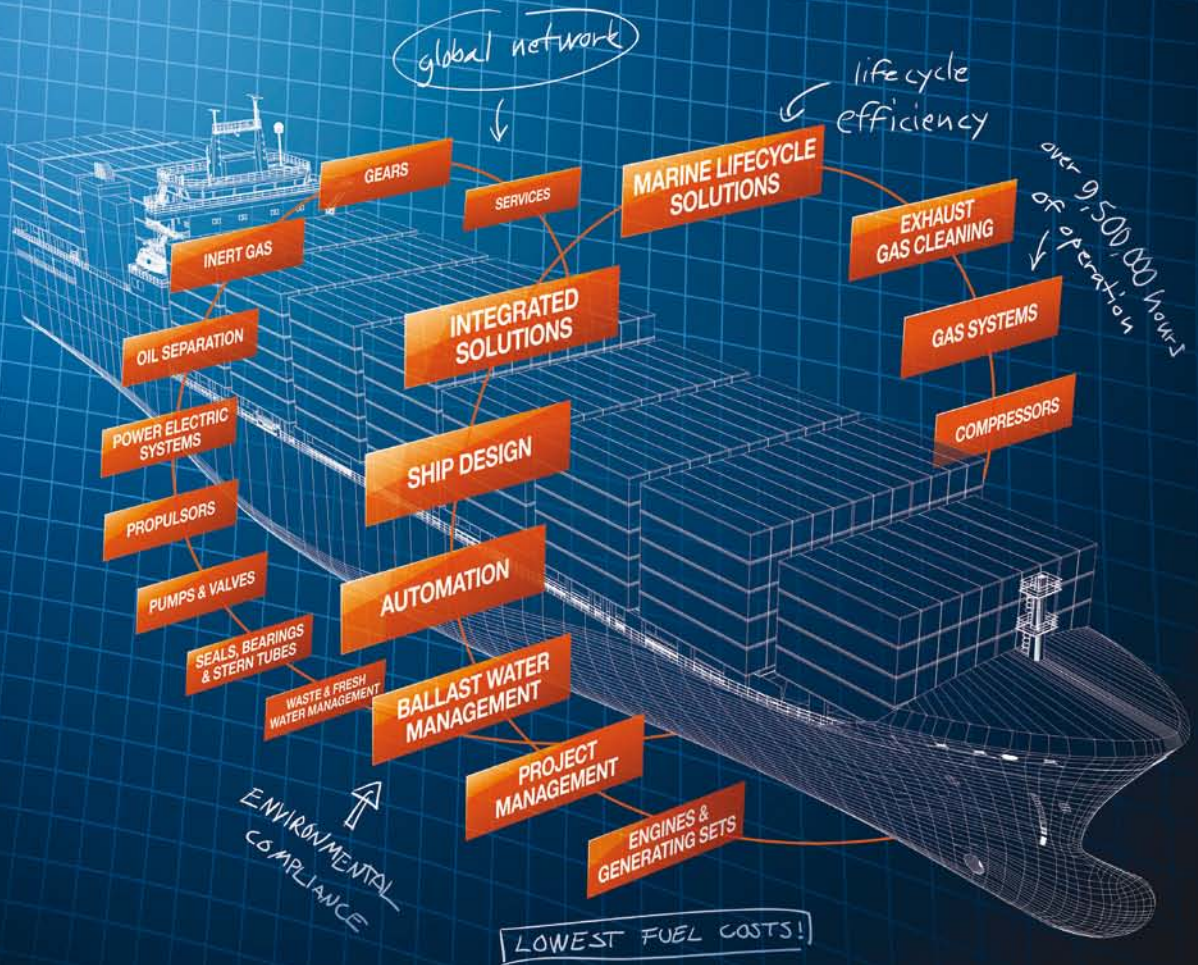

WE WOULDN'T SERVICE

EVERY SECOND SHIP IN THE WORLD

IF WE COULDN'T DO IT WHEREVER AND WHENEVER

Wärtsilä is a global leader in complete lifecycle power solutions for the marine and energy markets. By emphasizing technological innovation and total efficiency, Wärtsilä maximizes the environmental and economic performance of the vessels and power plants of its customers. In 2013, Wärtsilä's net sales totaled EUR 4.7 billion with approximately 18,700 employees. The company has operations in nearly 200 locations in 70 countries around the world. Wärtsilä is listed on the NASDAQ OMX Helsinki, Finland. Read more at www.wartsila.com